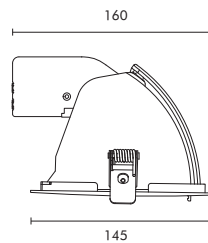

H [m]	[lux]	V-Beam [Ø cm]	H-Beam [Ø cm]
1	2532	150	210
2	633	300	420
3	281	450	630
4	158	600	840
5	101	750	1050