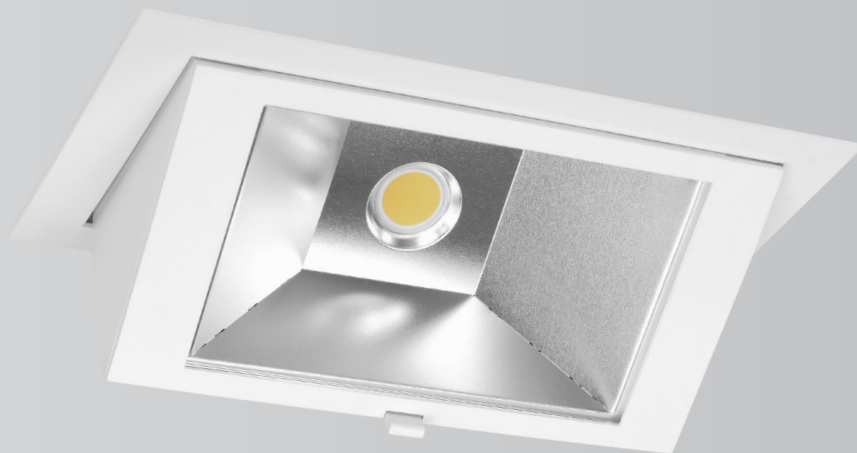

Wally Maxi

LED Wallwasher

Tilttable

Cutout Size
225*135mm

HIGH CRI
>90Ra

FASHION
modules

FOOD
modules

AVAILABLE ON REQUEST

Reflector

70° x 75°
included

System includes: fixture and driver

On Request

Article No.

Description

-

Dimmable driver available on request

Wally Maxi 3000K

H [m]	[lux]	V-Beam [Ø cm]	H-Beam [Ø cm]
1	2532	150	210
2	633	300	420
3	281	450	630
4	158	600	840
5	101	750	1050

Beam (50% Vertical: 74°
Beam (50% Horizontal: 93°
Field (10% Vertical: 94°
Field (10% Horizontal: 117°