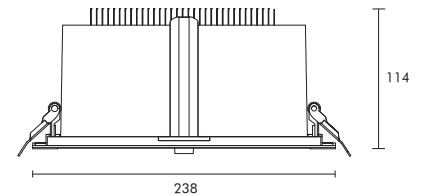

H [m]	[lux]	V-Beam [Ø cm]	H-Beam [Ø cm]
1	2532	150	210
2	633	300	420
3	281	450	630
4	158	600	840
5	101	750	1050