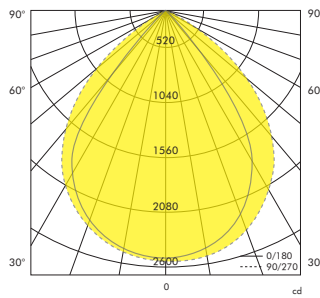

H [m]	[lux]	V-Beam [Ø cm]	H-Beam [Ø cm]
1	2532	150	210
2	633	300	420
3	281	450	630
4	158	600	840
5	101	750	1050