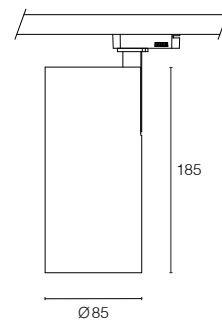

Vide 3000K

Article No.	Product Name	Lumen	Housing Color	Ring Color	CCT	CRI	Cooling	Power	Reflector
2.17.1633	3-Phase Track Light Vide	1300lm	Grey	Grey	2700K	>95Ra	Passive	20W	40°
2.17.1636	3-Phase Track Light Vide	1350lm	Grey	Grey	3000K	>95Ra	Passive	20W	40°
2.17.1639	3-Phase Track Light Vide	1400lm	Grey	Grey	4000K	>90Ra	Passive	20W	40°
2.17.1678	3-Phase Track Light Vide	1300lm	White	White	2700K	>95Ra	Passive	20W	40°
2.17.1681	3-Phase Track Light Vide	1350lm	White	White	3000K	>95Ra	Passive	20W	40°
2.17.1684	3-Phase Track Light Vide	1400lm	White	White	4000K	>90Ra	Passive	20W	40°
2.17.1723	3-Phase Track Light Vide	1300lm	Black	Black	2700K	>95Ra	Passive	20W	40°
2.17.1726	3-Phase Track Light Vide	1350lm	Black	Black	3000K	>95Ra	Passive	20W	40°
2.17.1729	3-Phase Track Light Vide	1400lm	Black	Black	4000K	>90Ra	Passive	20W	40°

Product List