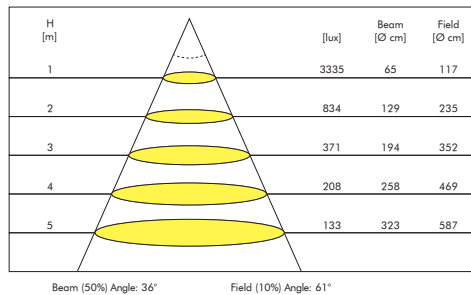

Vide 3000K

Article No.	Product Name	Lumen	Housing Color	Ring Color	CCT	CRI	Cooling	Power	Reflector
2.17.1633	3-Phase Track Light Vide	1300lm	Grey	Grey	2700K	>95Ra	Passive	20W	40°
2.17.1636	3-Phase Track Light Vide	1350lm	Grey	Grey	3000K	>95Ra	Passive	20W	40°
2.17.1639	3-Phase Track Light Vide	1400lm	Grey	Grey	4000K	>90Ra	Passive	20W	40°
2.17.1678	3-Phase Track Light Vide	1300lm	White	White	2700K	>95Ra	Passive	20W	40°
2.17.1681	3-Phase Track Light Vide	1350lm	White	White	3000K	>95Ra	Passive	20W	40°
2.17.1684	3-Phase Track Light Vide	1400lm	White	White	4000K	>90Ra	Passive	20W	40°
2.17.1723	3-Phase Track Light Vide	1300lm	Black	Black	2700K	>95Ra	Passive	20W	40°
2.17.1726	3-Phase Track Light Vide	1350lm	Black	Black	3000K	>95Ra	Passive	20W	40°
2.17.1729	3-Phase Track Light Vide	1400lm	Black	Black	4000K	>90Ra	Passive	20W	40°

Product List