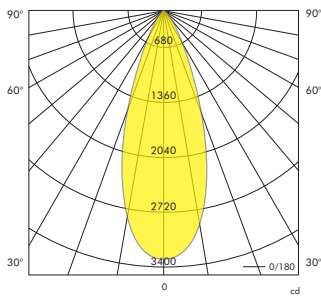

Vide 3000K

Article No.	Product Name	Lumen	Housing Color	Ring Color	CCT	CRI	Cooling	Power	Reflector
2.17.1633	3-Phase Track Light Vide	1300lm	Grey	Grey	2700K	>95Ra	Passive	20W	40°
2.17.1636	3-Phase Track Light Vide	1350lm	Grey	Grey	3000K	>95Ra	Passive	20W	40°
2.17.1639	3-Phase Track Light Vide	1400lm	Grey	Grey	4000K	>90Ra	Passive	20W	40°
2.17.1678	3-Phase Track Light Vide	1300lm	White	White	2700K	>95Ra	Passive	20W	40°
2.17.1681	3-Phase Track Light Vide	1350lm	White	White	3000K	>95Ra	Passive	20W	40°
2.17.1684	3-Phase Track Light Vide	1400lm	White	White	4000K	>90Ra	Passive	20W	40°
2.17.1723	3-Phase Track Light Vide	1300lm	Black	Black	2700K	>95Ra	Passive	20W	40°
2.17.1726	3-Phase Track Light Vide	1350lm	Black	Black	3000K	>95Ra	Passive	20W	40°
2.17.1729	3-Phase Track Light Vide	1400lm	Black	Black	4000K	>90Ra	Passive	20W	40°

Product List