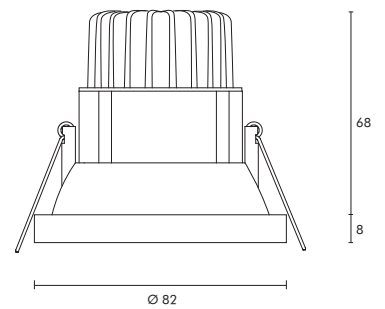

System includes: fixture, driver and quick connector

Quick connector (included)

On Request	Article No.	Description
	-	1-10v or DALI dimmable driver available on request
	-	8.4W, 350mA version available on request

Vela Deep Round 3000K

H [m]	[lux]	Beam [Ø cm]	Field [Ø cm]
1	1044	70	140
2	261	140	290
3	116	210	430
4	65	280	580
5	42	350	720

Beam (50%) Angle: 38° Field (10%) Angle: 72°

Article No.	Product Name	Color	LED Lumen	CCT	CRI	Cooling	LED Power	Reflector	Cutout Size
2.11.1957 / 2.11.1958 ¹	LED spot Vela deep round fixed	Grey	650lm	2700K	>90Ra	Passive	9W	38°	Ø 75mm
2.11.1959 / 2.11.1960 ¹	LED spot Vela deep round fixed	Grey	700lm	3000K	>90Ra	Passive	9W	38°	Ø 75mm
2.11.1961 / 2.11.1962 ¹	LED spot Vela deep round fixed	Grey	800lm	4000K	>90Ra	Passive	9W	38°	Ø 75mm
2.11.1963 / 2.11.1964 ¹	LED spot Vela deep round fixed	White	650lm	2700K	>90Ra	Passive	9W	38°	Ø 75mm
2.11.1965 / 2.11.1966 ¹	LED spot Vela deep round fixed	White	700lm	3000K	>90Ra	Passive	9W	38°	Ø 75mm
2.11.1967 / 2.11.1968 ¹	LED spot Vela deep round fixed	White	800lm	4000K	>90Ra	Passive	9W	38°	Ø 75mm
2.11.1969 / 2.11.1970 ¹	LED spot Vela deep round fixed	Black	650lm	2700K	>90Ra	Passive	9W	38°	Ø 75mm
2.11.1971 / 2.11.1972 ¹	LED spot Vela deep round fixed	Black	700lm	3000K	>90Ra	Passive	9W	38°	Ø 75mm
2.11.1973 / 2.11.1974 ¹	LED spot Vela deep round fixed	Black	800lm	4000K	>90Ra	Passive	9W	38°	Ø 75mm