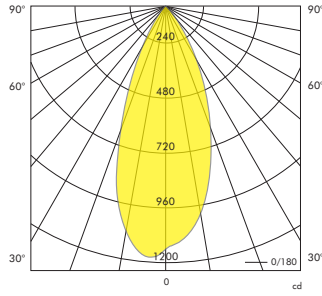

Vela

LED Spot Light

Deep Round Fixed

8.4W, 350mA
AVAILABLE ON REQUEST

12W
Power

Up to
800lm
Lumen

2700K
3000K
4000K
CCT

Product Information	System Power	12W		
	CRI	>90Ra		
	CCT	2700K	3000K	4000K
	LED Lumen	650lm	700lm	800lm
	LED Efficacy	72lm/W	78lm/W	89lm/W
	LOR	81%		
	Driver	500mA Non-Dimmable or Dimmable Driver (included)		
	Reflector	 38° Low-glare included		

Vela Deep Round 3000K

H [m]	[lux]	Beam [Ø cm]	Field [Ø cm]
1	1044	70	140
2	261	140	290
3	116	210	430
4	65	280	580
5	42	350	720

Beam (50%) Angle: 38° Field (10%) Angle: 72°

Article No.	Product Name	Color	LED Lumen	CCT	CRI	Cooling	LED Power	Reflector	Cutout Size
2.11.1957 / 2.11.1958 ¹	LED spot Vela deep round fixed	Grey	650lm	2700K	>90Ra	Passive	9W	38°	Ø 75mm
2.11.1959 / 2.11.1960 ¹	LED spot Vela deep round fixed	Grey	700lm	3000K	>90Ra	Passive	9W	38°	Ø 75mm
2.11.1961 / 2.11.1962 ¹	LED spot Vela deep round fixed	Grey	800lm	4000K	>90Ra	Passive	9W	38°	Ø 75mm
2.11.1963 / 2.11.1964 ¹	LED spot Vela deep round fixed	White	650lm	2700K	>90Ra	Passive	9W	38°	Ø 75mm
2.11.1965 / 2.11.1966 ¹	LED spot Vela deep round fixed	White	700lm	3000K	>90Ra	Passive	9W	38°	Ø 75mm
2.11.1967 / 2.11.1968 ¹	LED spot Vela deep round fixed	White	800lm	4000K	>90Ra	Passive	9W	38°	Ø 75mm
2.11.1969 / 2.11.1970 ¹	LED spot Vela deep round fixed	Black	650lm	2700K	>90Ra	Passive	9W	38°	Ø 75mm
2.11.1971 / 2.11.1972 ¹	LED spot Vela deep round fixed	Black	700lm	3000K	>90Ra	Passive	9W	38°	Ø 75mm
2.11.1973 / 2.11.1974 ¹	LED spot Vela deep round fixed	Black	800lm	4000K	>90Ra	Passive	9W	38°	Ø 75mm