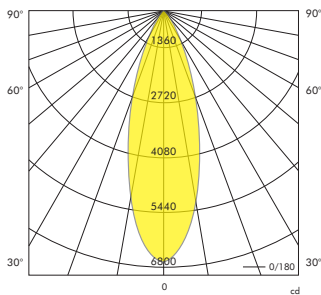

Tubo Maxi 24W 3000K

Tubo Medium