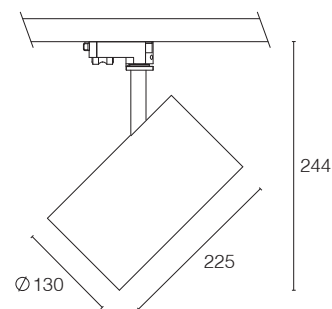

Tubo Maxi

Article No.	Product Name	Color	LED Lumen	CCT	CRI	Cooling	LED Power	Reflector
2.17.0505	3-Phase Track Light Tubo LED Maxi	Grey	3432lm	3000K	>80Ra	Passive	24W	36°
2.17.0506	3-Phase Track Light Tubo LED Maxi	White	3432lm	3000K	>80Ra	Passive	24W	36°
2.17.0507	3-Phase Track Light Tubo LED Maxi	Black	3432lm	3000K	>80Ra	Passive	24W	36°
2.17.0508	3-Phase Track Light Tubo LED Maxi	Grey	3571lm	4000K	>80Ra	Passive	24W	36°
2.17.0509	3-Phase Track Light Tubo LED Maxi	White	3571lm	4000K	>80Ra	Passive	24W	36°
2.17.0510	3-Phase Track Light Tubo LED Maxi	Black	3571lm	4000K	>80Ra	Passive	24W	36°
2.17.0511	3-Phase Track Light Tubo LED Maxi	Grey	5772lm	3000K	>80Ra	Passive	42W	36°
2.17.0512	3-Phase Track Light Tubo LED Maxi	White	5772lm	3000K	>80Ra	Passive	42W	36°
2.17.0513	3-Phase Track Light Tubo LED Maxi	Black	5772lm	3000K	>80Ra	Passive	42W	36°
2.17.0514	3-Phase Track Light Tubo LED Maxi	Grey	6088lm	4000K	>80Ra	Passive	42W	36°
2.17.0515	3-Phase Track Light Tubo LED Maxi	White	6088lm	4000K	>80Ra	Passive	42W	36°
2.17.0516	3-Phase Track Light Tubo LED Maxi	Black	6088lm	4000K	>80Ra	Passive	42W	36°
2.17.0499	3-Phase Track Light Tubo LED Medium	Grey	3432lm	3000K	>80Ra	Passive	24W	36°
2.17.0500	3-Phase Track Light Tubo LED Medium	White	3432lm	3000K	>80Ra	Passive	24W	36°
2.17.0501	3-Phase Track Light Tubo LED Medium	Black	3432lm	3000K	>80Ra	Passive	24W	36°
2.17.0502	3-Phase Track Light Tubo LED Medium	Grey	3571lm	4000K	>80Ra	Passive	24W	36°
2.17.0503	3-Phase Track Light Tubo LED Medium	White	3571lm	4000K	>80Ra	Passive	24W	36°
2.17.0504	3-Phase Track Light Tubo LED Medium	Black	3571lm	4000K	>80Ra	Passive	24W	36°