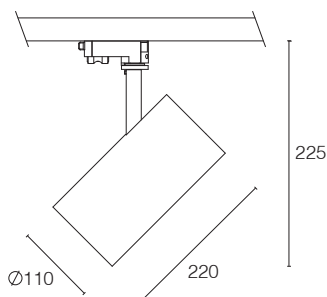

Tubo Maxi 24W 3000K

Tubo Medium