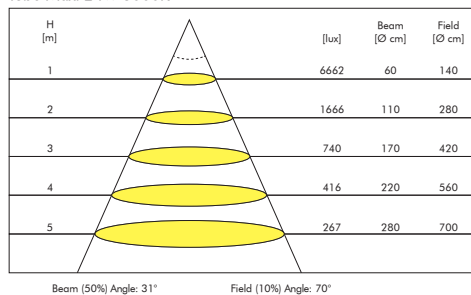

Tubo Maxi 24W 3000K

Tubo Medium