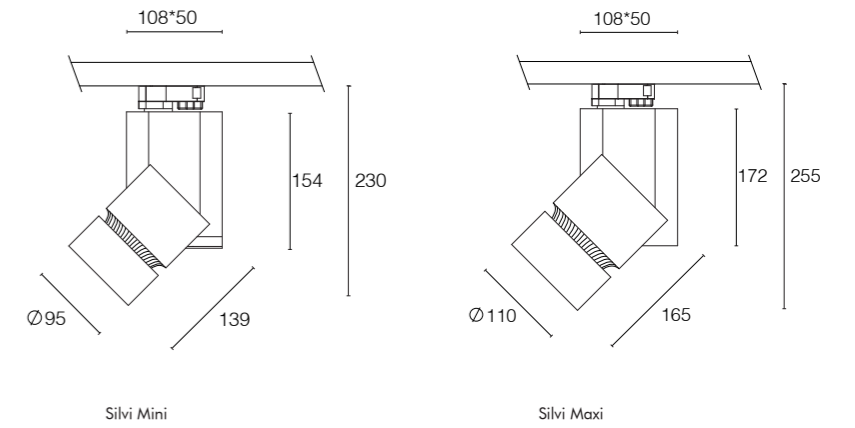

Silvi

3-Phase Track Light

LED

Up to 45W Power

Up to 3400lm Lumen

3000K CCT

Silvi Maxi 3000K

H [m]	[lux]	Beam [Ø cm]	Field [Ø cm]
1	7037	60	120
2	1760	110	250
3	782	170	370
4	440	230	500
5	282	280	620

Beam (50%) Angle: 31° Field (10%) Angle: 64°

Product Information	Product Type	Mini	Maxi
	System Power	22W	45W
	CRI	>80Ra	
	CCT	3000K	
	LED Lumen	1900lm	3400lm
	LOR	Up to 90%	
	Driver	550mA Non-Dimmable Driver (included)	1200mA Non-Dimmable Driver (included)
	Standard Reflector	30° (included)	38° (included)
	Optional Reflectors		

On Request	Article No.	Description	Article No.	Description
	5.14.0107	Reflector 20° for tracklight Silvi Mini	see page 110	3-Phase tracks and accessories
	5.14.0165	Reflector 50° for tracklight Silvi Mini		
	5.14.0109	Reflector 24° for tracklight Silvi Maxi		
	5.14.0110	Reflector 60° for tracklight Silvi Maxi		

Article No.	Product Name	Color	LED Lumen	CCT	CRI	Cooling	System Power	Reflector
2.17.0235	3-Phase track light Silvi Mini	Grey	1900lm	3000K	>80Ra	Passive	22W	30°
2.17.0236	3-Phase track light Silvi Mini	White	1900lm	3000K	>80Ra	Passive	22W	30°
2.17.0237	3-Phase track light Silvi Mini	Black	1900lm	3000K	>80Ra	Passive	22W	30°
2.17.0232	3-Phase track light Silvi Maxi	Grey	3400lm	3000K	>80Ra	Passive	45W	38°
2.17.0233	3-Phase track light Silvi Maxi	White	3400lm	3000K	>80Ra	Passive	45W	38°
2.17.0234	3-Phase track light Silvi Maxi	Black	3400lm	3000K	>80Ra	Passive	45W	38°