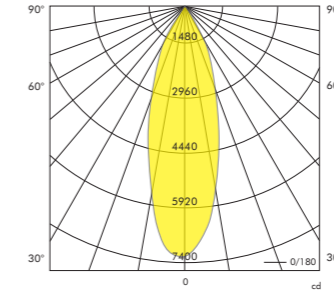

Silvi

3-Phase Track Light

LED

Up to 45W Power

Up to 3400lm Lumen

3000K CCT

Silvi Maxi 3000K

H [m]	[lux]	Beam [Ø cm]	Field [Ø cm]
1	7037	60	120
2	1760	110	250
3	782	170	370
4	440	230	500
5	282	280	620

Beam (50%) Angle: 31° Field (10%) Angle: 64°

Product Information	Product Type	Mini	Maxi
	System Power	22W	45W
	CRI	>80Ra	
	CCT	3000K	
	LED Lumen	1900lm	3400lm
	LOR	Up to 90%	
	Driver	550mA Non-Dimmable Driver (included)	1200mA Non-Dimmable Driver (included)
	Standard Reflector	30° (included)	38° (included)
	Optional Reflectors		