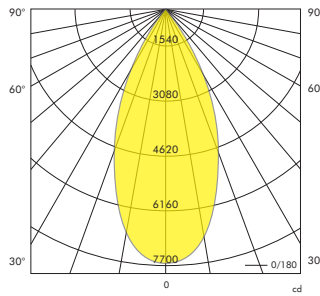

Shopra 42W 3000K

Article No.	Product Name	Color	LED Lumen	CCT	CRI	Cooling	LED Power	Reflector
2.17.0204	3-Phase Track Light Shopra	Grey	2422lm	3000K	>80Ra	Passive	17W	40°
2.17.0205	3-Phase Track Light Shopra	Grey	2526lm	4000K	>80Ra	Passive	17W	40°
2.17.0206	3-Phase Track Light Shopra	White	2422lm	3000K	>80Ra	Passive	17W	40°
2.17.0207	3-Phase Track Light Shopra	White	2526lm	4000K	>80Ra	Passive	17W	40°
2.17.0208	3-Phase Track Light Shopra	Black	2422lm	3000K	>80Ra	Passive	17W	40°
2.17.0209	3-Phase Track Light Shopra	Black	2526lm	4000K	>80Ra	Passive	17W	40°
2.17.0210	3-Phase Track Light Shopra	Grey	3432lm	3000K	>80Ra	Passive	24W	40°
2.17.0211	3-Phase Track Light Shopra	Grey	3571lm	4000K	>80Ra	Passive	24W	40°
2.17.0212	3-Phase Track Light Shopra	White	3432lm	3000K	>80Ra	Passive	24W	40°
2.17.0213	3-Phase Track Light Shopra	White	3571lm	4000K	>80Ra	Passive	24W	40°
2.17.0214	3-Phase Track Light Shopra	Black	3432lm	3000K	>80Ra	Passive	24W	40°
2.17.0215	3-Phase Track Light Shopra	Black	3571lm	4000K	>80Ra	Passive	24W	40°
2.17.0216	3-Phase Track Light Shopra	Grey	5772lm	3000K	>80Ra	Passive	42W	40°
2.17.0217	3-Phase Track Light Shopra	Grey	6088lm	4000K	>80Ra	Passive	42W	40°
2.17.0218	3-Phase Track Light Shopra	White	5772lm	3000K	>80Ra	Passive	42W	40°
2.17.0219	3-Phase Track Light Shopra	White	6088lm	4000K	>80Ra	Passive	42W	40°
2.17.0220	3-Phase Track Light Shopra	Black	5772lm	3000K	>80Ra	Passive	42W	40°
2.17.0221	3-Phase Track Light Shopra	Black	6088lm	4000K	>80Ra	Passive	42W	40°