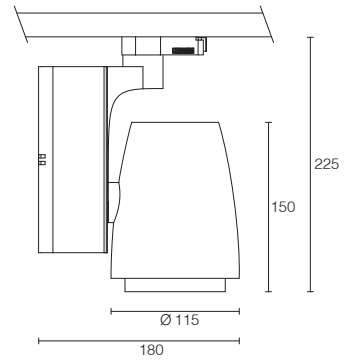

Shopra 42W 3000K

Article No.	Product Name	Color	LED Lumen	CCT	CRI	Cooling	LED Power	Reflector
2.17.0204	3-Phase Track Light Shopra	Grey	2422lm	3000K	>80Ra	Passive	17W	40°
2.17.0205	3-Phase Track Light Shopra	Grey	2526lm	4000K	>80Ra	Passive	17W	40°
2.17.0206	3-Phase Track Light Shopra	White	2422lm	3000K	>80Ra	Passive	17W	40°
2.17.0207	3-Phase Track Light Shopra	White	2526lm	4000K	>80Ra	Passive	17W	40°
2.17.0208	3-Phase Track Light Shopra	Black	2422lm	3000K	>80Ra	Passive	17W	40°
2.17.0209	3-Phase Track Light Shopra	Black	2526lm	4000K	>80Ra	Passive	17W	40°
2.17.0210	3-Phase Track Light Shopra	Grey	3432lm	3000K	>80Ra	Passive	24W	40°
2.17.0211	3-Phase Track Light Shopra	Grey	3571lm	4000K	>80Ra	Passive	24W	40°
2.17.0212	3-Phase Track Light Shopra	White	3432lm	3000K	>80Ra	Passive	24W	40°
2.17.0213	3-Phase Track Light Shopra	White	3571lm	4000K	>80Ra	Passive	24W	40°
2.17.0214	3-Phase Track Light Shopra	Black	3432lm	3000K	>80Ra	Passive	24W	40°
2.17.0215	3-Phase Track Light Shopra	Black	3571lm	4000K	>80Ra	Passive	24W	40°
2.17.0216	3-Phase Track Light Shopra	Grey	5772lm	3000K	>80Ra	Passive	42W	40°
2.17.0217	3-Phase Track Light Shopra	Grey	6088lm	4000K	>80Ra	Passive	42W	40°
2.17.0218	3-Phase Track Light Shopra	White	5772lm	3000K	>80Ra	Passive	42W	40°
2.17.0219	3-Phase Track Light Shopra	White	6088lm	4000K	>80Ra	Passive	42W	40°
2.17.0220	3-Phase Track Light Shopra	Black	5772lm	3000K	>80Ra	Passive	42W	40°
2.17.0221	3-Phase Track Light Shopra	Black	6088lm	4000K	>80Ra	Passive	42W	40°