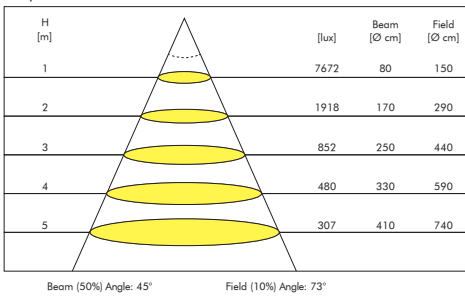

Shopra 42W 3000K