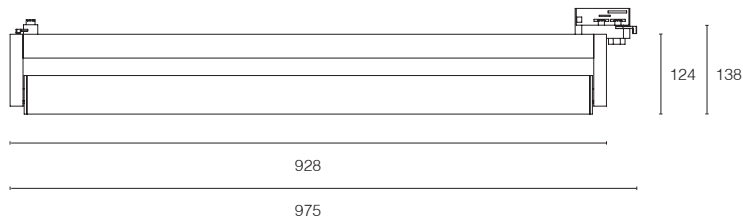

Raillux

3-Phase Track Light

Mono and Duo

NEW

Product Information	Model	Raillux Mono		Raillux Duo	
	Power	36W		72W	
	CRI	>80Ra			
	CCT	3000K	4000K	3000K	4000K
	LED Lumen	4500lm	5000lm	9000lm	10000lm
	LOR	Up to 80%			
	Driver	Non-Dimmable Driver (included)			
	Lens	 60° included			

On Request	Article No.	Description
	see page 183	3-Phase tracks and accessories

Raillux Mono 36W 4000K

Raillux Mono

Raillux Duo

Article No.	Product Name	Housing Color	Louvre Color	LED Lumen	CCT	CRI	Cooling	LED Power	Lens
2.16.0378	LED Wallwasher Raillux Mono	Grey	Grey	4500lm	3000K	>80Ra	Passive	36W	60°
2.16.0379	LED Wallwasher Raillux Mono	White	White	4500lm	3000K	>80Ra	Passive	36W	60°
2.16.0380	LED Wallwasher Raillux Mono	Black	Grey	4500lm	3000K	>80Ra	Passive	36W	60°
2.16.0381	LED Wallwasher Raillux Mono	Grey	Grey	5000lm	4000K	>80Ra	Passive	36W	60°
2.16.0382	LED Wallwasher Raillux Mono	White	White	5000lm	4000K	>80Ra	Passive	36W	60°
2.16.0383	LED Wallwasher Raillux Mono	Black	Grey	5000lm	4000K	>80Ra	Passive	36W	60°
2.16.0384	LED Wallwasher Raillux Duo	Grey	Grey	9000lm	3000K	>80Ra	Passive	72W	60°
2.16.0385	LED Wallwasher Raillux Duo	White	White	9000lm	3000K	>80Ra	Passive	72W	60°
2.16.0386	LED Wallwasher Raillux Duo	Black	Grey	9000lm	3000K	>80Ra	Passive	72W	60°
2.16.0387	LED Wallwasher Raillux Duo	Grey	Grey	10000lm	4000K	>80Ra	Passive	72W	60°
2.16.0388	LED Wallwasher Raillux Duo	White	White	10000lm	4000K	>80Ra	Passive	72W	60°
2.16.0389	LED Wallwasher Raillux Duo	Black	Grey	10000lm	4000K	>80Ra	Passive	72W	60°