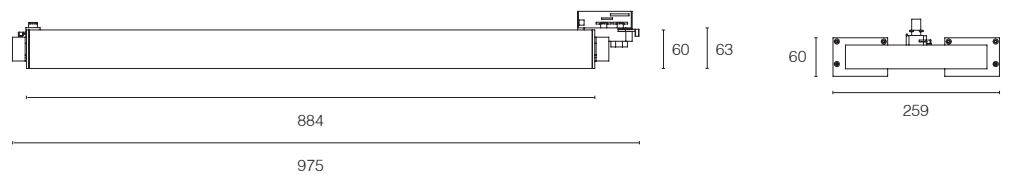

On Request	Article No.	Description
	see page 183	3-Phase tracks and accessories

Raillux Mono 36W 4000K

Raillux Mono

Raillux Duo

Article No.	Product Name	Housing Color	Louvre Color	LED Lumen	CCT	CRI	Cooling	LED Power	Lens
2.16.0378	LED Wallwasher Raillux Mono	Grey	Grey	4500lm	3000K	>80Ra	Passive	36W	60°
2.16.0379	LED Wallwasher Raillux Mono	White	White	4500lm	3000K	>80Ra	Passive	36W	60°
2.16.0380	LED Wallwasher Raillux Mono	Black	Grey	4500lm	3000K	>80Ra	Passive	36W	60°
2.16.0381	LED Wallwasher Raillux Mono	Grey	Grey	5000lm	4000K	>80Ra	Passive	36W	60°
2.16.0382	LED Wallwasher Raillux Mono	White	White	5000lm	4000K	>80Ra	Passive	36W	60°
2.16.0383	LED Wallwasher Raillux Mono	Black	Grey	5000lm	4000K	>80Ra	Passive	36W	60°
2.16.0384	LED Wallwasher Raillux Duo	Grey	Grey	9000lm	3000K	>80Ra	Passive	72W	60°
2.16.0385	LED Wallwasher Raillux Duo	White	White	9000lm	3000K	>80Ra	Passive	72W	60°
2.16.0386	LED Wallwasher Raillux Duo	Black	Grey	9000lm	3000K	>80Ra	Passive	72W	60°
2.16.0387	LED Wallwasher Raillux Duo	Grey	Grey	10000lm	4000K	>80Ra	Passive	72W	60°
2.16.0388	LED Wallwasher Raillux Duo	White	White	10000lm	4000K	>80Ra	Passive	72W	60°
2.16.0389	LED Wallwasher Raillux Duo	Black	Grey	10000lm	4000K	>80Ra	Passive	72W	60°