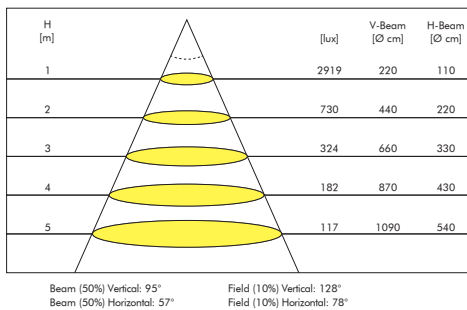

Raillux Mono 36W 4000K

Raillux Mono