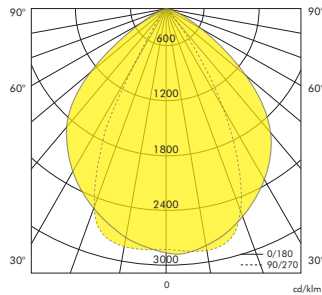

Raillux Mono