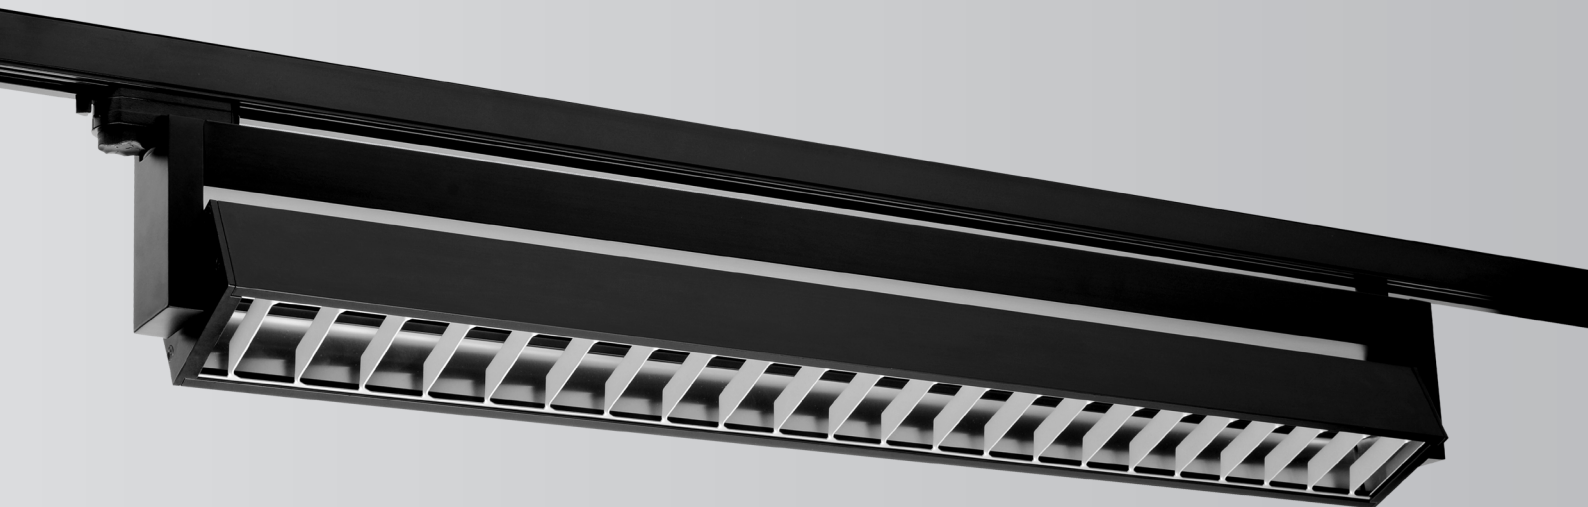

Raillux

3-Phase Track Light

Mono and Duo

NEW

Product Information	Model	Raillux Mono		Raillux Duo	
	Power	36W		72W	
	CRI	>80Ra			
	CCT	3000K	4000K	3000K	4000K
	LED Lumen	4500lm	5000lm	9000lm	10000lm
	LOR	Up to 80%			
	Driver	Non-Dimmable Driver (included)			
	Lens	 60° included			

On Request	Article No.	Description
	see page 183	3-Phase tracks and accessories

Raillux Mono 36W 4000K

Raillux Mono

Raillux Duo

Article No.	Product Name	Housing Color	Louvre Color	LED Lumen	CCT	CRI	Cooling	LED Power	Lens
2.16.0378	LED Wallwasher Raillux Mono	Grey	Grey	4500lm	3000K	>80Ra	Passive	36W	60°
2.16.0379	LED Wallwasher Raillux Mono	White	White	4500lm	3000K	>80Ra	Passive	36W	60°
2.16.0380	LED Wallwasher Raillux Mono	Black	Grey	4500lm	3000K	>80Ra	Passive	36W	60°
2.16.0381	LED Wallwasher Raillux Mono	Grey	Grey	5000lm	4000K	>80Ra	Passive	36W	60°
2.16.0382	LED Wallwasher Raillux Mono	White	White	5000lm	4000K	>80Ra	Passive	36W	60°
2.16.0383	LED Wallwasher Raillux Mono	Black	Grey	5000lm	4000K	>80Ra	Passive	36W	60°
2.16.0384	LED Wallwasher Raillux Duo	Grey	Grey	9000lm	3000K	>80Ra	Passive	72W	60°
2.16.0385	LED Wallwasher Raillux Duo	White	White	9000lm	3000K	>80Ra	Passive	72W	60°
2.16.0386	LED Wallwasher Raillux Duo	Black	Grey	9000lm	3000K	>80Ra	Passive	72W	60°
2.16.0387	LED Wallwasher Raillux Duo	Grey	Grey	10000lm	4000K	>80Ra	Passive	72W	60°
2.16.0388	LED Wallwasher Raillux Duo	White	White	10000lm	4000K	>80Ra	Passive	72W	60°
2.16.0389	LED Wallwasher Raillux Duo	Black	Grey	10000lm	4000K	>80Ra	Passive	72W	60°