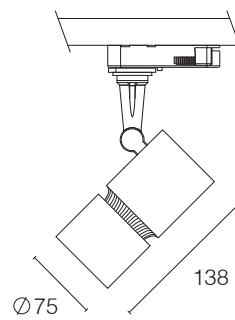

On Request

Article No.	Description	Article No.	Description
5.14.0105	Reflector 22° for tracklight Point Mini	see page 102	3-Phase tracks and accessories
5.14.0106	Reflector 45° for tracklight Point Mini		
5.14.0107	Reflector 20° for tracklight Point Maxi		
5.14.0165	Reflector 50° for tracklight Point Maxi		

Point Maxi 3000K

H [m]	[lux]	Beam [Ø cm]	Field [Ø cm]
1	3356	60	130
2	839	120	260
3	373	180	390
4	210	240	520
5	134	310	650

Beam (50%) Angle: 34° Field (10%) Angle: 66°

Point Mini

Point Maxi

Article No.	Product Name	Color	LED Lumen	CCT	CRI	Cooling	System Power	Reflector
2.17.0229	3-Phase track light Point Mini	Grey	1250lm	3000K	>80Ra	Passive	15W	32°
2.17.0230	3-Phase track light Point Mini	White	1250lm	3000K	>80Ra	Passive	15W	32°
2.17.0231	3-Phase track light Point Mini	Black	1250lm	3000K	>80Ra	Passive	15W	32°
2.17.0226	3-Phase track light Point Maxi	Grey	1900lm	3000K	>80Ra	Passive	22W	30°
2.17.0227	3-Phase track light Point Maxi	White	1900lm	3000K	>80Ra	Passive	22W	30°
2.17.0228	3-Phase track light Point Maxi	Black	1900lm	3000K	>80Ra	Passive	22W	30°