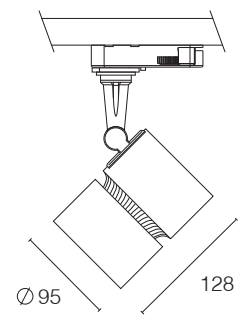

On Request

Article No.	Description	Article No.	Description
5.14.0105	Reflector 22° for tracklight Point Mini	see page 102	3-Phase tracks and accessories
5.14.0106	Reflector 45° for tracklight Point Mini		
5.14.0107	Reflector 20° for tracklight Point Maxi		
5.14.0165	Reflector 50° for tracklight Point Maxi		

Point Maxi 3000K

H [m]	[lux]	Beam [Ø cm]	Field [Ø cm]
1	3356	60	130
2	839	120	260
3	373	180	390
4	210	240	520
5	134	310	650

Beam (50%) Angle: 34° Field (10%) Angle: 66°

Point Mini

Point Maxi

Article No.	Product Name	Color	LED Lumen	CCT	CRI	Cooling	System Power	Reflector
2.17.0229	3-Phase track light Point Mini	Grey	1250lm	3000K	>80Ra	Passive	15W	32°
2.17.0230	3-Phase track light Point Mini	White	1250lm	3000K	>80Ra	Passive	15W	32°
2.17.0231	3-Phase track light Point Mini	Black	1250lm	3000K	>80Ra	Passive	15W	32°
2.17.0226	3-Phase track light Point Maxi	Grey	1900lm	3000K	>80Ra	Passive	22W	30°
2.17.0227	3-Phase track light Point Maxi	White	1900lm	3000K	>80Ra	Passive	22W	30°
2.17.0228	3-Phase track light Point Maxi	Black	1900lm	3000K	>80Ra	Passive	22W	30°