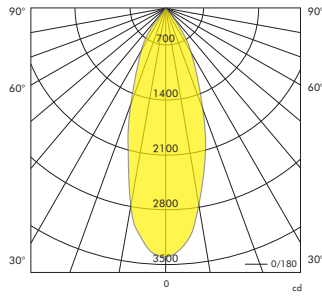

On Request

Article No.	Description	Article No.	Description
5.14.0105	Reflector 22° for tracklight Point Mini	see page 102	3-Phase tracks and accessories
5.14.0106	Reflector 45° for tracklight Point Mini		
5.14.0107	Reflector 20° for tracklight Point Maxi		
5.14.0165	Reflector 50° for tracklight Point Maxi		

Point Maxi 3000K

H [m]	[lux]	Beam [Ø cm]	Field [Ø cm]
1	3356	60	130
2	839	120	260
3	373	180	390
4	210	240	520
5	134	310	650

Beam (50%) Angle: 34° Field (10%) Angle: 66°

Point Mini

Point Maxi

Article No.	Product Name	Color	LED Lumen	CCT	CRI	Cooling	System Power	Reflector
2.17.0229	3-Phase track light Point Mini	Grey	1250lm	3000K	>80Ra	Passive	15W	32°
2.17.0230	3-Phase track light Point Mini	White	1250lm	3000K	>80Ra	Passive	15W	32°
2.17.0231	3-Phase track light Point Mini	Black	1250lm	3000K	>80Ra	Passive	15W	32°
2.17.0226	3-Phase track light Point Maxi	Grey	1900lm	3000K	>80Ra	Passive	22W	30°
2.17.0227	3-Phase track light Point Maxi	White	1900lm	3000K	>80Ra	Passive	22W	30°
2.17.0228	3-Phase track light Point Maxi	Black	1900lm	3000K	>80Ra	Passive	22W	30°