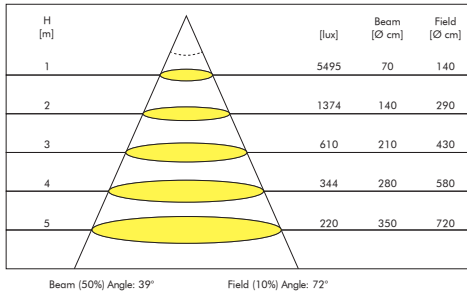

Ovalt Medium 24W 3000K

Ovalt Medium