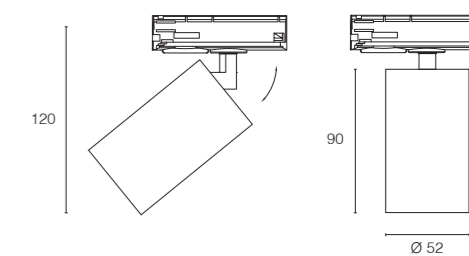

H (m)	[lux]	Beam (Ø cm)	Field (Ø cm)
1	1372	58	89
2	343	116	179
3	152	174	268
4	86	232	358
5	55	290	447

Beam (50%) Angle: 32°   Field (10%) Angle: 48°