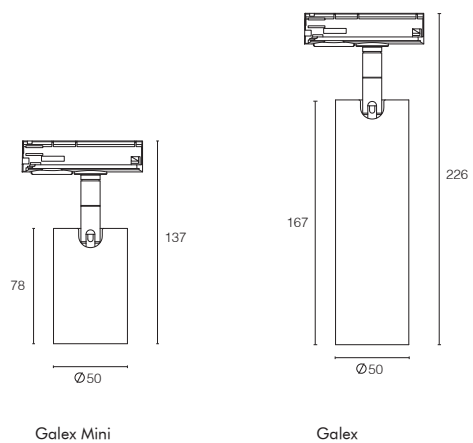

Galex

1-Phase Track Light

LED

NEW

Product Information

Model	Galex	Galex Mini
Power	7.2W	7.6W
CRI	>90Ra	
CCT	2700K	
LED Lumen	502lm	548lm
LED Efficacy	70lm/W	72lm/W
LOR	>91%	>85%
Driver	Dimmable Driver (included)	Dimmable 230V LED*
Lens	 <p>30°</p>	

* Due to the 230V frequency of 50Hz, some people may experience discomfort caused by the strobe effect of the light.

On Request

Article No.	Description
see page 138	1-Phase tracks and accessories

Galex

Article No.	Product Name	Color	LED Lumen	CCT	CRI	Cooling	Power	Lens
2.16.0363	1-Phase Track Light Galex	Grey	502lm	2700K	>90Ra	Passive	7.2W	30°
2.16.0364	1-Phase Track Light Galex	White	502lm	2700K	>90Ra	Passive	7.2W	30°
2.16.0365	1-Phase Track Light Galex	Black	502lm	2700K	>90Ra	Passive	7.2W	30°
2.16.0360	1-Phase Track Light Galex Mini	Grey	548lm	2700K	>90Ra	Passive	7.6W	30°
2.16.0361	1-Phase Track Light Galex Mini	White	548lm	2700K	>90Ra	Passive	7.6W	30°
2.16.0362	1-Phase Track Light Galex Mini	Black	548lm	2700K	>90Ra	Passive	7.6W	30°