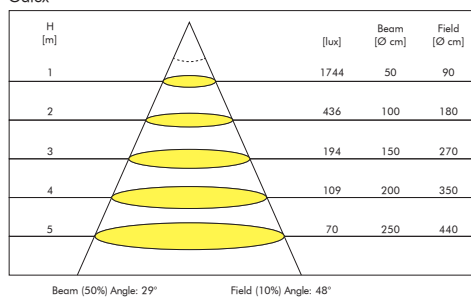

Galex

Article No.	Product Name	Color	LED Lumen	CCT	CRI	Cooling	Power	Lens
2.16.0363	1-Phase Track Light Galex	Grey	502lm	2700K	>90Ra	Passive	7.2W	30°
2.16.0364	1-Phase Track Light Galex	White	502lm	2700K	>90Ra	Passive	7.2W	30°
2.16.0365	1-Phase Track Light Galex	Black	502lm	2700K	>90Ra	Passive	7.2W	30°
2.16.0360	1-Phase Track Light Galex Mini	Grey	548lm	2700K	>90Ra	Passive	7.6W	30°
2.16.0361	1-Phase Track Light Galex Mini	White	548lm	2700K	>90Ra	Passive	7.6W	30°
2.16.0362	1-Phase Track Light Galex Mini	Black	548lm	2700K	>90Ra	Passive	7.6W	30°

Product List