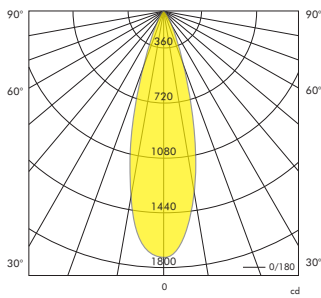

Galex

Article No.	Product Name	Color	LED Lumen	CCT	CRI	Cooling	Power	Lens
2.16.0363	1-Phase Track Light Galex	Grey	502lm	2700K	>90Ra	Passive	7.2W	30°
2.16.0364	1-Phase Track Light Galex	White	502lm	2700K	>90Ra	Passive	7.2W	30°
2.16.0365	1-Phase Track Light Galex	Black	502lm	2700K	>90Ra	Passive	7.2W	30°
2.16.0360	1-Phase Track Light Galex Mini	Grey	548lm	2700K	>90Ra	Passive	7.6W	30°
2.16.0361	1-Phase Track Light Galex Mini	White	548lm	2700K	>90Ra	Passive	7.6W	30°
2.16.0362	1-Phase Track Light Galex Mini	Black	548lm	2700K	>90Ra	Passive	7.6W	30°

Product List