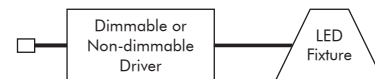

## LED Spot Light

Deep Round Fixed & Tiltable

8.4W, 350mA

AVAILABLE ON REQUEST

Product Information

<b>System Power</b>	12W		
<b>CRI</b>	>90Ra		
<b>CCT</b>	2700K	3000K	4000K
<b>LED Lumen</b>	650lm	700lm	800lm
<b>LED Efficacy</b>	72lm/W	78lm/W	89lm/W
<b>LOR</b>	Up to 81%		
<b>Driver</b>	500mA Non-Dimmable or Dimmable Driver (included)		
<b>Reflector</b>	<div style="display: flex; justify-content: space-around; align-items: center;"> <div style="text-align: center;">                   24° Low-glare tiltable included             </div> <div style="text-align: center;">                   38° Low-glare fixed included             </div> </div>		