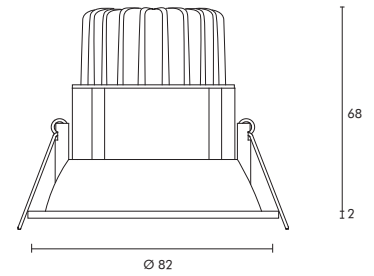

Fondo Deep Round Fixed 3000K

Article No.	Product Name	Color	LED Lumen	CCT	CRI	Cooling	LED Power	Reflector	Cutout Size
2.11.1849 / 2.11.1850¹	LED spot Fondo deep round fixed	Grey	650lm	2700K	>90Ra	Passive	9W	38°	Ø 75mm
2.11.1851 / 2.11.1852¹	LED spot Fondo deep round fixed	Grey	700lm	3000K	>90Ra	Passive	9W	38°	Ø 75mm
2.11.1853 / 2.11.1854¹	LED spot Fondo deep round fixed	Grey	800lm	4000K	>90Ra	Passive	9W	38°	Ø 75mm
2.11.1855 / 2.11.1856¹	LED spot Fondo deep round fixed	White	650lm	2700K	>90Ra	Passive	9W	38°	Ø 75mm
2.11.1857 / 2.11.1858¹	LED spot Fondo deep round fixed	White	700lm	3000K	>90Ra	Passive	9W	38°	Ø 75mm
2.11.1859 / 2.11.1860¹	LED spot Fondo deep round fixed	White	800lm	4000K	>90Ra	Passive	9W	38°	Ø 75mm
2.11.1861 / 2.11.1862¹	LED spot Fondo deep round fixed	Black	650lm	2700K	>90Ra	Passive	9W	38°	Ø 75mm
2.11.1863 / 2.11.1864¹	LED spot Fondo deep round fixed	Black	700lm	3000K	>90Ra	Passive	9W	38°	Ø 75mm
2.11.1865 / 2.11.1866¹	LED spot Fondo deep round fixed	Black	800lm	4000K	>90Ra	Passive	9W	38°	Ø 75mm

¹ Article number with ¹ indicates dimmable driver is included.

Product List