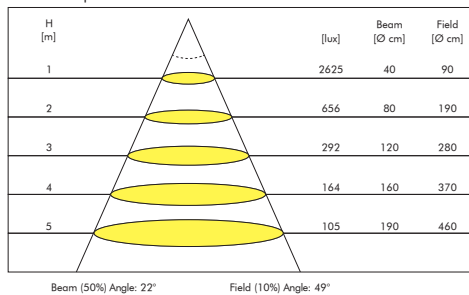

Fondo Deep Round Tiltable 3000K

Article No.	Product Name	Color	LED Lumen	CCT	CRI	Cooling	LED Power	Reflector	Cutout Size
2.11.1831 / 2.11.1832¹	LED spot Fondo deep round tiltable	Grey	650lm	2700K	>90Ra	Passive	9W	24°	Ø 75mm
2.11.1833 / 2.11.1834¹	LED spot Fondo deep round tiltable	Grey	700lm	3000K	>90Ra	Passive	9W	24°	Ø 75mm
2.11.1835 / 2.11.1836¹	LED spot Fondo deep round tiltable	Grey	800lm	4000K	>90Ra	Passive	9W	24°	Ø 75mm
2.11.1837 / 2.11.1838¹	LED spot Fondo deep round tiltable	White	650lm	2700K	>90Ra	Passive	9W	24°	Ø 75mm
2.11.1839 / 2.11.1840¹	LED spot Fondo deep round tiltable	White	700lm	3000K	>90Ra	Passive	9W	24°	Ø 75mm
2.11.1841 / 2.11.1842¹	LED spot Fondo deep round tiltable	White	800lm	4000K	>90Ra	Passive	9W	24°	Ø 75mm
2.11.1843 / 2.11.1844¹	LED spot Fondo deep round tiltable	Black	650lm	2700K	>90Ra	Passive	9W	24°	Ø 75mm
2.11.1845 / 2.11.1846¹	LED spot Fondo deep round tiltable	Black	700lm	3000K	>90Ra	Passive	9W	24°	Ø 75mm
2.11.1847 / 2.11.1848¹	LED spot Fondo deep round tiltable	Black	800lm	4000K	>90Ra	Passive	9W	24°	Ø 75mm

¹ Article number with ¹ indicates dimmable driver is included.

Product List