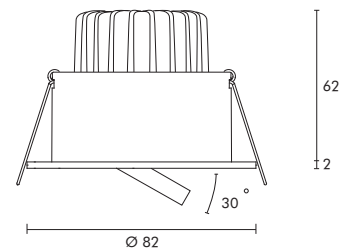

<sup>1</sup> Article number with <sup>1</sup> indicates dimmable driver is included.

Product List

Fondo Deep Round Tiltable 3000K

Article No.	Product Name	Color	LED Lumen	CCT	CRI	Cooling	LED Power	Reflector	Cutout Size
2.11.1831 / 2.11.1832 <sup>1</sup>	LED spot Fondo deep round tiltable	Grey	650lm	2700K	>90Ra	Passive	9W	24°	Ø 75mm
2.11.1833 / 2.11.1834 <sup>1</sup>	LED spot Fondo deep round tiltable	Grey	700lm	3000K	>90Ra	Passive	9W	24°	Ø 75mm
2.11.1835 / 2.11.1836 <sup>1</sup>	LED spot Fondo deep round tiltable	Grey	800lm	4000K	>90Ra	Passive	9W	24°	Ø 75mm
2.11.1837 / 2.11.1838 <sup>1</sup>	LED spot Fondo deep round tiltable	White	650lm	2700K	>90Ra	Passive	9W	24°	Ø 75mm
2.11.1839 / 2.11.1840 <sup>1</sup>	LED spot Fondo deep round tiltable	White	700lm	3000K	>90Ra	Passive	9W	24°	Ø 75mm
2.11.1841 / 2.11.1842 <sup>1</sup>	LED spot Fondo deep round tiltable	White	800lm	4000K	>90Ra	Passive	9W	24°	Ø 75mm
2.11.1843 / 2.11.1844 <sup>1</sup>	LED spot Fondo deep round tiltable	Black	650lm	2700K	>90Ra	Passive	9W	24°	Ø 75mm
2.11.1845 / 2.11.1846 <sup>1</sup>	LED spot Fondo deep round tiltable	Black	700lm	3000K	>90Ra	Passive	9W	24°	Ø 75mm
2.11.1847 / 2.11.1848 <sup>1</sup>	LED spot Fondo deep round tiltable	Black	800lm	4000K	>90Ra	Passive	9W	24°	Ø 75mm