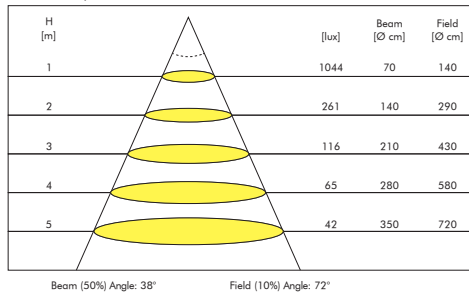

Fondo Deep Round Fixed 3000K

Article No.	Product Name	Color	LED Lumen	CCT	CRI	Cooling	LED Power	Reflector	Cutout Size
2.11.1849 / 2.11.1850¹	LED spot Fondo deep round fixed	Grey	650lm	2700K	>90Ra	Passive	9W	38°	Ø 75mm
2.11.1851 / 2.11.1852¹	LED spot Fondo deep round fixed	Grey	700lm	3000K	>90Ra	Passive	9W	38°	Ø 75mm
2.11.1853 / 2.11.1854¹	LED spot Fondo deep round fixed	Grey	800lm	4000K	>90Ra	Passive	9W	38°	Ø 75mm
2.11.1855 / 2.11.1856¹	LED spot Fondo deep round fixed	White	650lm	2700K	>90Ra	Passive	9W	38°	Ø 75mm
2.11.1857 / 2.11.1858¹	LED spot Fondo deep round fixed	White	700lm	3000K	>90Ra	Passive	9W	38°	Ø 75mm
2.11.1859 / 2.11.1860¹	LED spot Fondo deep round fixed	White	800lm	4000K	>90Ra	Passive	9W	38°	Ø 75mm
2.11.1861 / 2.11.1862¹	LED spot Fondo deep round fixed	Black	650lm	2700K	>90Ra	Passive	9W	38°	Ø 75mm
2.11.1863 / 2.11.1864¹	LED spot Fondo deep round fixed	Black	700lm	3000K	>90Ra	Passive	9W	38°	Ø 75mm
2.11.1865 / 2.11.1866¹	LED spot Fondo deep round fixed	Black	800lm	4000K	>90Ra	Passive	9W	38°	Ø 75mm

¹ Article number with ¹ indicates dimmable driver is included.

Product List