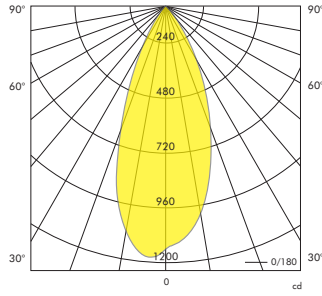

Fondo Deep Round Fixed 3000K

Article No.	Product Name	Color	LED Lumen	CCT	CRI	Cooling	LED Power	Reflector	Cutout Size
2.11.1849 / 2.11.1850¹	LED spot Fondo deep round fixed	Grey	650lm	2700K	>90Ra	Passive	9W	38°	Ø 75mm
2.11.1851 / 2.11.1852¹	LED spot Fondo deep round fixed	Grey	700lm	3000K	>90Ra	Passive	9W	38°	Ø 75mm
2.11.1853 / 2.11.1854¹	LED spot Fondo deep round fixed	Grey	800lm	4000K	>90Ra	Passive	9W	38°	Ø 75mm
2.11.1855 / 2.11.1856¹	LED spot Fondo deep round fixed	White	650lm	2700K	>90Ra	Passive	9W	38°	Ø 75mm
2.11.1857 / 2.11.1858¹	LED spot Fondo deep round fixed	White	700lm	3000K	>90Ra	Passive	9W	38°	Ø 75mm
2.11.1859 / 2.11.1860¹	LED spot Fondo deep round fixed	White	800lm	4000K	>90Ra	Passive	9W	38°	Ø 75mm
2.11.1861 / 2.11.1862¹	LED spot Fondo deep round fixed	Black	650lm	2700K	>90Ra	Passive	9W	38°	Ø 75mm
2.11.1863 / 2.11.1864¹	LED spot Fondo deep round fixed	Black	700lm	3000K	>90Ra	Passive	9W	38°	Ø 75mm
2.11.1865 / 2.11.1866¹	LED spot Fondo deep round fixed	Black	800lm	4000K	>90Ra	Passive	9W	38°	Ø 75mm

¹ Article number with ¹ indicates dimmable driver is included.

Product List