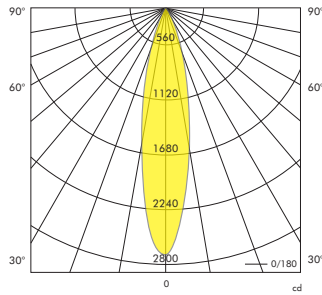

Fondo Deep Round Tiltable 3000K

Article No.	Product Name	Color	LED Lumen	CCT	CRI	Cooling	LED Power	Reflector	Cutout Size
2.11.1831 / 2.11.1832¹	LED spot Fondo deep round tiltable	Grey	650lm	2700K	>90Ra	Passive	9W	24°	Ø 75mm
2.11.1833 / 2.11.1834¹	LED spot Fondo deep round tiltable	Grey	700lm	3000K	>90Ra	Passive	9W	24°	Ø 75mm
2.11.1835 / 2.11.1836¹	LED spot Fondo deep round tiltable	Grey	800lm	4000K	>90Ra	Passive	9W	24°	Ø 75mm
2.11.1837 / 2.11.1838¹	LED spot Fondo deep round tiltable	White	650lm	2700K	>90Ra	Passive	9W	24°	Ø 75mm
2.11.1839 / 2.11.1840¹	LED spot Fondo deep round tiltable	White	700lm	3000K	>90Ra	Passive	9W	24°	Ø 75mm
2.11.1841 / 2.11.1842¹	LED spot Fondo deep round tiltable	White	800lm	4000K	>90Ra	Passive	9W	24°	Ø 75mm
2.11.1843 / 2.11.1844¹	LED spot Fondo deep round tiltable	Black	650lm	2700K	>90Ra	Passive	9W	24°	Ø 75mm
2.11.1845 / 2.11.1846¹	LED spot Fondo deep round tiltable	Black	700lm	3000K	>90Ra	Passive	9W	24°	Ø 75mm
2.11.1847 / 2.11.1848¹	LED spot Fondo deep round tiltable	Black	800lm	4000K	>90Ra	Passive	9W	24°	Ø 75mm

¹ Article number with ¹ indicates dimmable driver is included.

Product List