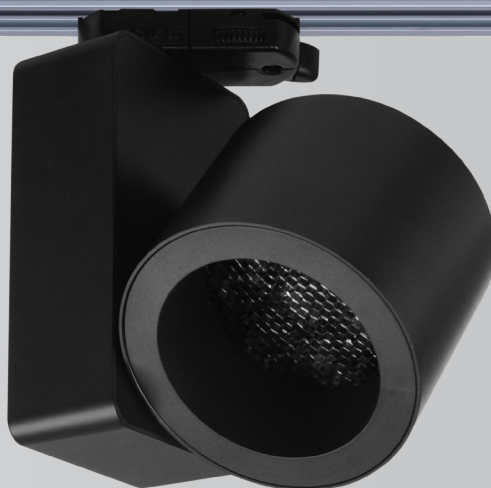

Floresta

3-Phase Track Light

LED

NEW

Product Information

System Power	27W
CRI	>90Ra
CCT	2700K
LED Lumen	2550lm
LED Efficacy	104lm/W
LOR	67%
Driver	Non-Dimmable or Dimmable Driver (included)
Lens	 8°

On Request

Article No.	Description
see page 102	3-Phase tracks and accessories

Floresta

Article No.	Product Name	Color	LED Lumen	CCT	CRI	Cooling	LED Power	Lens
2.17.0634	3-Phase Track Light Florest	Black	2550lm	2700K	>90Ra	Passive	24.5W	8°
2.17.0656	3-Phase Track Light Florest - dimmable	Black	2550lm	2700K	>90Ra	Passive	24.5W	8°