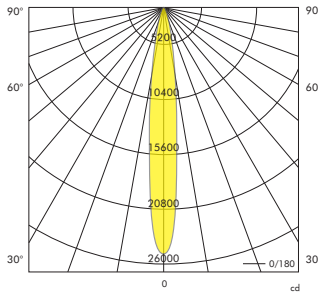

Floresta

Article No.	Product Name	Color	LED Lumen	CCT	CRI	Cooling	LED Power	Lens
2.17.0634	3-Phase Track Light Florest	Black	2550lm	2700K	>90Ra	Passive	24.5W	8°
2.17.0656	3-Phase Track Light Florest - dimmable	Black	2550lm	2700K	>90Ra	Passive	24.5W	8°