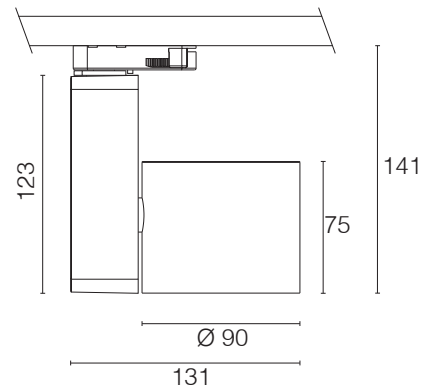

Floresta

Article No.	Product Name	Color	LED Lumen	CCT	CRI	Cooling	LED Power	Lens
2.17.0634	3-Phase Track Light Florest	Black	2550lm	2700K	>90Ra	Passive	24.5W	8°
2.17.0656	3-Phase Track Light Florest - dimmable	Black	2550lm	2700K	>90Ra	Passive	24.5W	8°