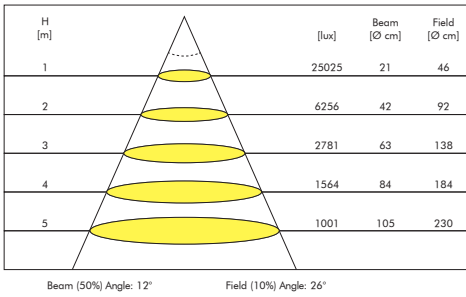

Floresta

Article No.	Product Name	Color	LED Lumen	CCT	CRI	Cooling	LED Power	Lens
2.17.0634	3-Phase Track Light Florest	Black	2550lm	2700K	>90Ra	Passive	24.5W	8°
2.17.0656	3-Phase Track Light Florest - dimmable	Black	2550lm	2700K	>90Ra	Passive	24.5W	8°