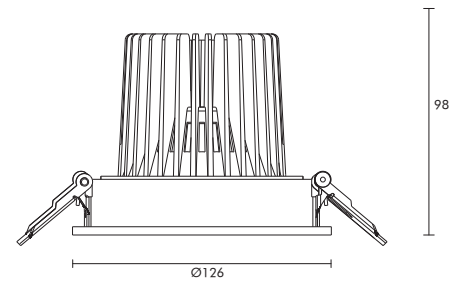

Article No.	Product Name	Color	LED Lumen	CCT	CRI	Cooling	LED Power	Reflector	Cutout Size
2.11.1344	LED Downlight Flo Versatile Round	Grey	2422lm	3000K	>80Ra	Passive	17W	36°	Ø 117mm
2.11.1345	LED Downlight Flo Versatile Round	White	2422lm	3000K	>80Ra	Passive	17W	36°	Ø 117mm
2.11.1346	LED Downlight Flo Versatile Round	Black	2422lm	3000K	>80Ra	Passive	17W	36°	Ø 117mm
2.11.1347	LED Downlight Flo Versatile Round	Grey	2526lm	4000K	>80Ra	Passive	17W	36°	Ø 117mm
2.11.1348	LED Downlight Flo Versatile Round	White	2526lm	4000K	>80Ra	Passive	17W	36°	Ø 117mm
2.11.1349	LED Downlight Flo Versatile Round	Black	2526lm	4000K	>80Ra	Passive	17W	36°	Ø 117mm
2.11.1350	LED Downlight Flo Versatile Round	Grey	3432lm	3000K	>80Ra	Passive	24W	36°	Ø 117mm
2.11.1351	LED Downlight Flo Versatile Round	White	3432lm	3000K	>80Ra	Passive	24W	36°	Ø 117mm
2.11.1352	LED Downlight Flo Versatile Round	Black	3432lm	3000K	>80Ra	Passive	24W	36°	Ø 117mm
2.11.1353	LED Downlight Flo Versatile Round	Grey	3571lm	4000K	>80Ra	Passive	24W	36°	Ø 117mm
2.11.1354	LED Downlight Flo Versatile Round	White	3571lm	4000K	>80Ra	Passive	24W	36°	Ø 117mm
2.11.1355	LED Downlight Flo Versatile Round	Black	3571lm	4000K	>80Ra	Passive	24W	36°	Ø 117mm

Product List