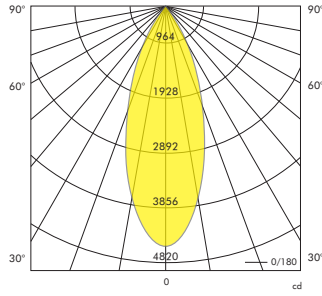

Flo 24W 3000K

Article No.	Product Name	Color	LED Lumen	CCT	CRI	Cooling	LED Power	Reflector	Cutout Size
2.11.1332	LED Downlight Flo Fixed Round	Grey	2422lm	3000K	>80Ra	Passive	17W	36°	Ø 97mm
2.11.1333	LED Downlight Flo Fixed Round	White	2422lm	3000K	>80Ra	Passive	17W	36°	Ø 97mm
2.11.1334	LED Downlight Flo Fixed Round	Black	2422lm	3000K	>80Ra	Passive	17W	36°	Ø 97mm
2.11.1335	LED Downlight Flo Fixed Round	Grey	2526lm	4000K	>80Ra	Passive	17W	36°	Ø 97mm
2.11.1336	LED Downlight Flo Fixed Round	White	2526lm	4000K	>80Ra	Passive	17W	36°	Ø 97mm
2.11.1337	LED Downlight Flo Fixed Round	Black	2526lm	4000K	>80Ra	Passive	17W	36°	Ø 97mm
2.11.1338	LED Downlight Flo Fixed Round	Grey	3432lm	3000K	>80Ra	Passive	24W	36°	Ø 97mm
2.11.1339	LED Downlight Flo Fixed Round	White	3432lm	3000K	>80Ra	Passive	24W	36°	Ø 97mm
2.11.1340	LED Downlight Flo Fixed Round	Black	3432lm	3000K	>80Ra	Passive	24W	36°	Ø 97mm
2.11.1341	LED Downlight Flo Fixed Round	Grey	3571lm	4000K	>80Ra	Passive	24W	36°	Ø 97mm
2.11.1342	LED Downlight Flo Fixed Round	White	3571lm	4000K	>80Ra	Passive	24W	36°	Ø 97mm
2.11.1343	LED Downlight Flo Fixed Round	Black	3571lm	4000K	>80Ra	Passive	24W	36°	Ø 97mm

Product List