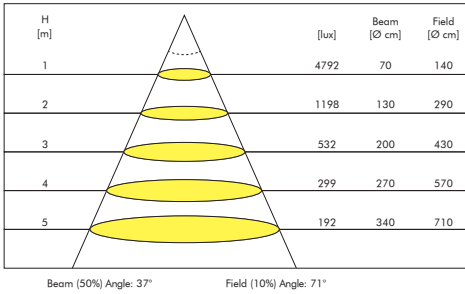

Flo 24W 3000K

Article No.	Product Name	Color	LED Lumen	CCT	CRI	Cooling	LED Power	Reflector	Cutout Size
2.11.1332	LED Downlight Flo Fixed Round	Grey	2422lm	3000K	>80Ra	Passive	17W	36°	Ø 97mm
2.11.1333	LED Downlight Flo Fixed Round	White	2422lm	3000K	>80Ra	Passive	17W	36°	Ø 97mm
2.11.1334	LED Downlight Flo Fixed Round	Black	2422lm	3000K	>80Ra	Passive	17W	36°	Ø 97mm
2.11.1335	LED Downlight Flo Fixed Round	Grey	2526lm	4000K	>80Ra	Passive	17W	36°	Ø 97mm
2.11.1336	LED Downlight Flo Fixed Round	White	2526lm	4000K	>80Ra	Passive	17W	36°	Ø 97mm
2.11.1337	LED Downlight Flo Fixed Round	Black	2526lm	4000K	>80Ra	Passive	17W	36°	Ø 97mm
2.11.1338	LED Downlight Flo Fixed Round	Grey	3432lm	3000K	>80Ra	Passive	24W	36°	Ø 97mm
2.11.1339	LED Downlight Flo Fixed Round	White	3432lm	3000K	>80Ra	Passive	24W	36°	Ø 97mm
2.11.1340	LED Downlight Flo Fixed Round	Black	3432lm	3000K	>80Ra	Passive	24W	36°	Ø 97mm
2.11.1341	LED Downlight Flo Fixed Round	Grey	3571lm	4000K	>80Ra	Passive	24W	36°	Ø 97mm
2.11.1342	LED Downlight Flo Fixed Round	White	3571lm	4000K	>80Ra	Passive	24W	36°	Ø 97mm
2.11.1343	LED Downlight Flo Fixed Round	Black	3571lm	4000K	>80Ra	Passive	24W	36°	Ø 97mm

Product List