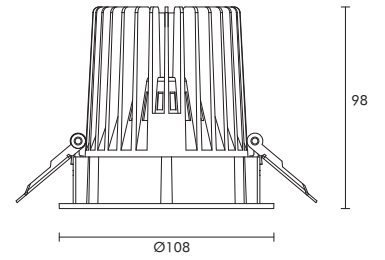

Flo 24W 3000K

Article No.	Product Name	Color	LED Lumen	CCT	CRI	Cooling	LED Power	Reflector	Cutout Size
2.11.1332	LED Downlight Flo Fixed Round	Grey	2422lm	3000K	>80Ra	Passive	17W	36°	Ø 97mm
2.11.1333	LED Downlight Flo Fixed Round	White	2422lm	3000K	>80Ra	Passive	17W	36°	Ø 97mm
2.11.1334	LED Downlight Flo Fixed Round	Black	2422lm	3000K	>80Ra	Passive	17W	36°	Ø 97mm
2.11.1335	LED Downlight Flo Fixed Round	Grey	2526lm	4000K	>80Ra	Passive	17W	36°	Ø 97mm
2.11.1336	LED Downlight Flo Fixed Round	White	2526lm	4000K	>80Ra	Passive	17W	36°	Ø 97mm
2.11.1337	LED Downlight Flo Fixed Round	Black	2526lm	4000K	>80Ra	Passive	17W	36°	Ø 97mm
2.11.1338	LED Downlight Flo Fixed Round	Grey	3432lm	3000K	>80Ra	Passive	24W	36°	Ø 97mm
2.11.1339	LED Downlight Flo Fixed Round	White	3432lm	3000K	>80Ra	Passive	24W	36°	Ø 97mm
2.11.1340	LED Downlight Flo Fixed Round	Black	3432lm	3000K	>80Ra	Passive	24W	36°	Ø 97mm
2.11.1341	LED Downlight Flo Fixed Round	Grey	3571lm	4000K	>80Ra	Passive	24W	36°	Ø 97mm
2.11.1342	LED Downlight Flo Fixed Round	White	3571lm	4000K	>80Ra	Passive	24W	36°	Ø 97mm
2.11.1343	LED Downlight Flo Fixed Round	Black	3571lm	4000K	>80Ra	Passive	24W	36°	Ø 97mm

Product List