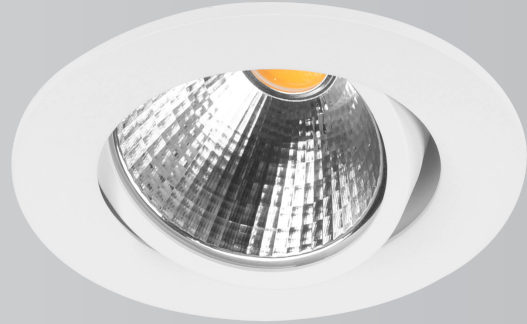

Flo

LED DownLight

Fixed & Versatile Round

Fixed	Cutout Size	 Ø 97mm
Tiltable	Cutout Size	 Ø 117mm

- HIGH CRI**
>90Ra
- FASHION**
modules
- FOOD**
modules

AVAILABLE ON REQUEST

- Up to **24W**
Power
- Up to **3571lm**
Lumen
- 3000K**
4000K
CCT

- CE
- RoHS
- 30°
- 355°
- House icon
- IP 20
- 0.8m
- III
- F

Product Information	LED Power	17W		24W	
	CRI	>80Ra			
	CCT	3000K	4000K	3000K	4000K
	LED Lumen	2422lm	2526lm	3432lm	3571lm
	LED Efficacy	142lm/W	149lm/W	143lm/W	148lm/W
	LOR	>85%			
	Driver	Non-Dimmable Driver (included)			
	Reflector	 15°	 24°	 36° included	 60°

On Request	Article No.	Description	Article No.	Description
	5.14.0149	Reflector 15° for LED Downlight Flo	-	Dimmable driver available on request
	5.14.0150	Reflector 24° for LED Downlight Flo		
	5.14.0152	Reflector 60° for LED Downlight Flo		
	2.01.0973	Honeycomb louvre for LED Downlight Flo		