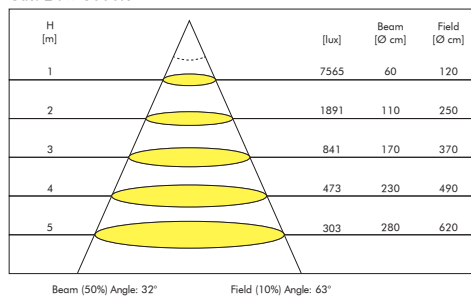

Cast 24W 3000K