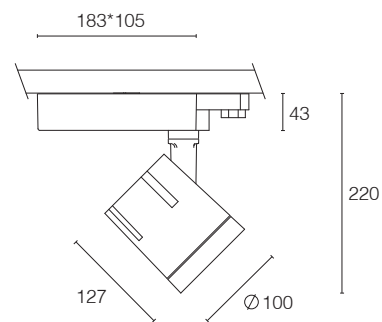

Cast 24W 3000K

Article No.	Product Name	Color	LED Lumen	CCT	CRI	Cooling	LED Power	Reflector
2.17.0243	3-Phase Track Light Cast	Grey	2422lm	3000K	>80Ra	Passive	17W	36°
2.17.0244	3-Phase Track Light Cast	Grey	2526lm	4000K	>80Ra	Passive	17W	36°
2.17.0245	3-Phase Track Light Cast	White	2422lm	3000K	>80Ra	Passive	17W	36°
2.17.0246	3-Phase Track Light Cast	White	2526lm	4000K	>80Ra	Passive	17W	36°
2.17.0247	3-Phase Track Light Cast	Black	2422lm	3000K	>80Ra	Passive	17W	36°
2.17.0248	3-Phase Track Light Cast	Black	2526lm	4000K	>80Ra	Passive	17W	36°
2.17.0249	3-Phase Track Light Cast	Grey	3432lm	3000K	>80Ra	Passive	24W	36°
2.17.0250	3-Phase Track Light Cast	Grey	3571lm	4000K	>80Ra	Passive	24W	36°
2.17.0251	3-Phase Track Light Cast	White	3432lm	3000K	>80Ra	Passive	24W	36°
2.17.0252	3-Phase Track Light Cast	White	3571lm	4000K	>80Ra	Passive	24W	36°
2.17.0253	3-Phase Track Light Cast	Black	3432lm	3000K	>80Ra	Passive	24W	36°
2.17.0254	3-Phase Track Light Cast	Black	3571lm	4000K	>80Ra	Passive	24W	36°
2.17.1517	3-Phase Track Light Cast	Grey	4415lm	3000K	>80Ra	Passive	33W	36°
2.17.1529	3-Phase Track Light Cast	Grey	4594lm	4000K	>80Ra	Passive	33W	36°
2.17.1521	3-Phase Track Light Cast	White	4415lm	3000K	>80Ra	Passive	33W	36°
2.17.1533	3-Phase Track Light Cast	White	4594lm	4000K	>80Ra	Passive	33W	36°
2.17.1525	3-Phase Track Light Cast	Black	4415lm	3000K	>80Ra	Passive	33W	36°
2.17.1537	3-Phase Track Light Cast	Black	4594lm	4000K	>80Ra	Passive	33W	36°