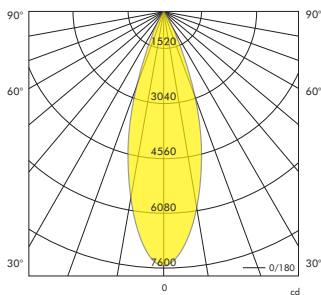

Cast 24W 3000K

Article No.	Product Name	Color	LED Lumen	CCT	CRI	Cooling	LED Power	Reflector
2.17.0243	3-Phase Track Light Cast	Grey	2422lm	3000K	>80Ra	Passive	17W	36°
2.17.0244	3-Phase Track Light Cast	Grey	2526lm	4000K	>80Ra	Passive	17W	36°
2.17.0245	3-Phase Track Light Cast	White	2422lm	3000K	>80Ra	Passive	17W	36°
2.17.0246	3-Phase Track Light Cast	White	2526lm	4000K	>80Ra	Passive	17W	36°
2.17.0247	3-Phase Track Light Cast	Black	2422lm	3000K	>80Ra	Passive	17W	36°
2.17.0248	3-Phase Track Light Cast	Black	2526lm	4000K	>80Ra	Passive	17W	36°
2.17.0249	3-Phase Track Light Cast	Grey	3432lm	3000K	>80Ra	Passive	24W	36°
2.17.0250	3-Phase Track Light Cast	Grey	3571lm	4000K	>80Ra	Passive	24W	36°
2.17.0251	3-Phase Track Light Cast	White	3432lm	3000K	>80Ra	Passive	24W	36°
2.17.0252	3-Phase Track Light Cast	White	3571lm	4000K	>80Ra	Passive	24W	36°
2.17.0253	3-Phase Track Light Cast	Black	3432lm	3000K	>80Ra	Passive	24W	36°
2.17.0254	3-Phase Track Light Cast	Black	3571lm	4000K	>80Ra	Passive	24W	36°
2.17.1517	3-Phase Track Light Cast	Grey	4415lm	3000K	>80Ra	Passive	33W	36°
2.17.1529	3-Phase Track Light Cast	Grey	4594lm	4000K	>80Ra	Passive	33W	36°
2.17.1521	3-Phase Track Light Cast	White	4415lm	3000K	>80Ra	Passive	33W	36°
2.17.1533	3-Phase Track Light Cast	White	4594lm	4000K	>80Ra	Passive	33W	36°
2.17.1525	3-Phase Track Light Cast	Black	4415lm	3000K	>80Ra	Passive	33W	36°
2.17.1537	3-Phase Track Light Cast	Black	4594lm	4000K	>80Ra	Passive	33W	36°