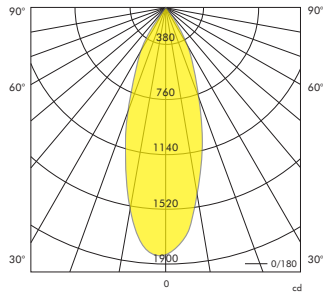

Bex

LED Spot Light

Tilttable Round

Cutout Size  Ø 76mm

8W
Power

Up to 650lm
Lumen

2700K
3000K
CCT

RoHS

IP 20

Product Information

System Power	8W	
CRI	>80Ra	
CCT	2700K	3000K
System Lumen	700lm	750lm
Efficacy	88lm/W	94lm/W
Driver	350mA Dimmable Driver (included)	
Reflector	 40° Low-glare included	

System includes: fixture, driver and quick connector

Quick connector (included)

Bex 2700K

Article No.	Product Name	Color	System Lumen	CCT	CRI	Cooling	System Power	Reflector	Cutout Size	Product List
2.11.1174	LED spot Bex round 8W tilttable	Brushed Alu.	700lm	2700K	>80Ra	Passive	8W	40°	Ø 76mm	
2.11.1175	LED spot Bex round 8W tilttable	Brushed Alu.	750lm	3000K	>80Ra	Passive	8W	40°	Ø 76mm	
2.11.1176	LED spot Bex round 8W tilttable	White	700lm	2700K	>80Ra	Passive	8W	40°	Ø 76mm	
2.11.1177	LED spot Bex round 8W tilttable	White	750lm	3000K	>80Ra	Passive	8W	40°	Ø 76mm	