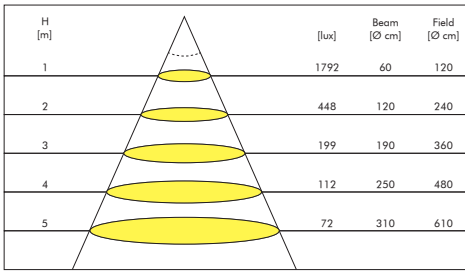

Bex 2700K

Article No.	Product Name	Color	System Lumen	CCT	CRI	Cooling	System Power	Reflector	Cutout Size	Product List
2.11.1174	LED spot Bex round 8W tilttable	Brushed Alu.	700lm	2700K	>80Ra	Passive	8W	40°	Ø 76mm	
2.11.1175	LED spot Bex round 8W tilttable	Brushed Alu.	750lm	3000K	>80Ra	Passive	8W	40°	Ø 76mm	
2.11.1176	LED spot Bex round 8W tilttable	White	700lm	2700K	>80Ra	Passive	8W	40°	Ø 76mm	
2.11.1177	LED spot Bex round 8W tilttable	White	750lm	3000K	>80Ra	Passive	8W	40°	Ø 76mm