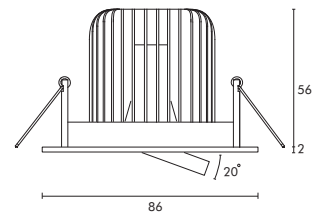

Bex

LED Spot Light

Tilttable Round

Cutout Size  Ø 76mm

8W
Power

Up to 650lm
Lumen

2700K
3000K
CCT

RoHS

IP 20

Product Information

System Power	8W	
CRI	>80Ra	
CCT	2700K	3000K
System Lumen	700lm	750lm
Efficacy	88lm/W	94lm/W
Driver	350mA Dimmable Driver (included)	
Reflector	 40° Low-glare included	

System includes: fixture, driver and quick connector

Quick connector (included)

Bex 2700K

Article No.	Product Name	Color	System Lumen	CCT	CRI	Cooling	System Power	Reflector	Cutout Size	Product List
2.11.1174	LED spot Bex round 8W tilttable	Brushed Alu.	700lm	2700K	>80Ra	Passive	8W	40°	Ø 76mm	
2.11.1175	LED spot Bex round 8W tilttable	Brushed Alu.	750lm	3000K	>80Ra	Passive	8W	40°	Ø 76mm	
2.11.1176	LED spot Bex round 8W tilttable	White	700lm	2700K	>80Ra	Passive	8W	40°	Ø 76mm	
2.11.1177	LED spot Bex round 8W tilttable	White	750lm	3000K	>80Ra	Passive	8W	40°	Ø 76mm	