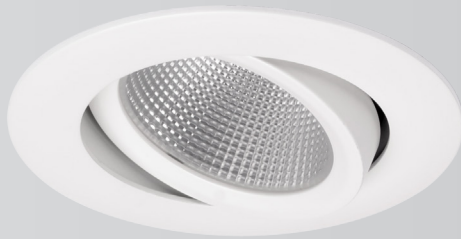

Bex

LED Spot Light

Tilttable Round

Cutout Size  Ø 76mm

8W
Power

Up to 650lm
Lumen

2700K
3000K
CCT

RoHS

IP 20

Product Information

System Power	8W	
CRI	>80Ra	
CCT	2700K	3000K
System Lumen	700lm	750lm
Efficacy	88lm/W	94lm/W
Driver	350mA Dimmable Driver (included)	
Reflector	 40° Low-glare included	

System includes: fixture, driver and quick connector

Quick connector (included)

Bex 2700K

Article No.	Product Name	Color	System Lumen	CCT	CRI	Cooling	System Power	Reflector	Cutout Size	Product List
2.11.1174	LED spot Bex round 8W tilttable	Brushed Alu.	700lm	2700K	>80Ra	Passive	8W	40°	Ø 76mm	
2.11.1175	LED spot Bex round 8W tilttable	Brushed Alu.	750lm	3000K	>80Ra	Passive	8W	40°	Ø 76mm	
2.11.1176	LED spot Bex round 8W tilttable	White	700lm	2700K	>80Ra	Passive	8W	40°	Ø 76mm	
2.11.1177	LED spot Bex round 8W tilttable	White	750lm	3000K	>80Ra	Passive	8W	40°	Ø 76mm	