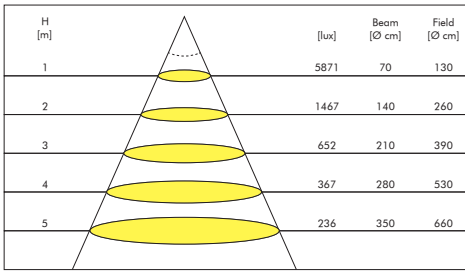

Movimento 24W 3000K