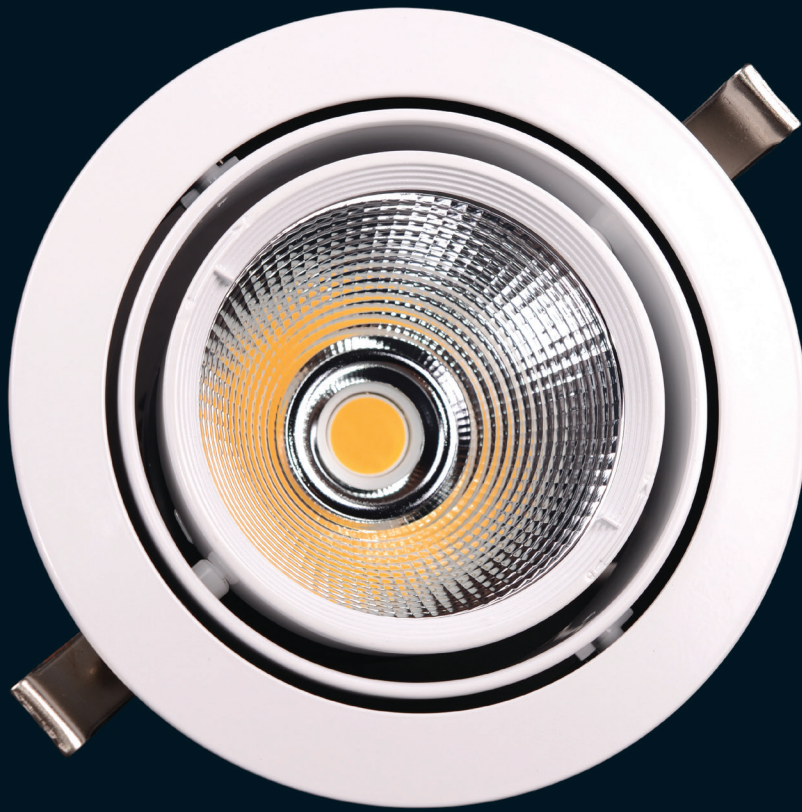

Movimento

LED Downlight

Kardan

Cutout Size  Ø 175mm

HIGH CRI >90Ra **FASHION** modules **FOOD** modules

AVAILABLE ON REQUEST

Up to **24W** Power
Up to **3571lm** Lumen
3000K **4000K** CCT

Product Information	LED Power	17W		24W	
	CRI	>80Ra			
	CCT	3000K	4000K	3000K	4000K
	LED Lumen	2422lm	2526lm	3432lm	3571lm
	LED Efficacy	142lm/W	149lm/W	143lm/W	148lm/W
	LOR	>85%			
	Driver	Non-Dimmable Driver (included)			
	Reflector	 16°  24°  42° included			

System includes: driver, epcom/2 connection and fixture

On Request	Article No.	Description	Article No.	Description
	5.14.0129	Reflector 16° for Movimento LED	-	Dimmable driver available on request
	5.14.0130	Reflector 24° for Movimento LED		

Movimento 24W 3000K

Article No.	Product Name	Color	LED Lumen	CCT	CRI	Cooling	LED Power	Reflector	Cutout Size
2.11.1273	LED Downlight Movimento	White	2422lm	3000K	>80Ra	Passive	17W	42°	Ø 175mm
2.11.1274	LED Downlight Movimento	White	2526lm	4000K	>80Ra	Passive	17W	42°	Ø 175mm
2.11.1275	LED Downlight Movimento	White	3432lm	3000K	>80Ra	Passive	24W	42°	Ø 175mm
2.11.1276	LED Downlight Movimento	White	3571lm	4000K	>80Ra	Passive	24W	42°	Ø 175mm