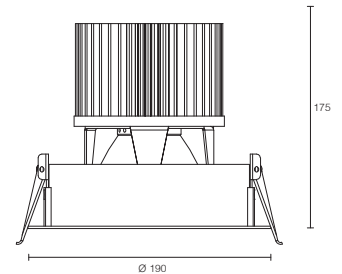

Movimento 24W 3000K

Article No.	Product Name	Color	LED Lumen	CCT	CRI	Cooling	LED Power	Reflector	Cutout Size
2.11.1273	LED Downlight Movimento	White	2422lm	3000K	>80Ra	Passive	17W	42°	Ø 175mm
2.11.1274	LED Downlight Movimento	White	2526lm	4000K	>80Ra	Passive	17W	42°	Ø 175mm
2.11.1275	LED Downlight Movimento	White	3432lm	3000K	>80Ra	Passive	24W	42°	Ø 175mm
2.11.1276	LED Downlight Movimento	White	3571lm	4000K	>80Ra	Passive	24W	42°	Ø 175mm