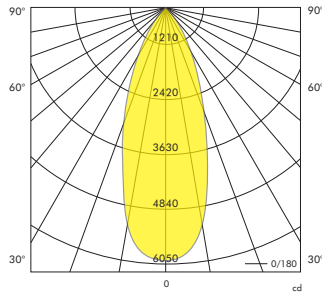

Movimento 24W 3000K

Article No.	Product Name	Color	LED Lumen	CCT	CRI	Cooling	LED Power	Reflector	Cutout Size
2.11.1273	LED Downlight Movimento	White	2422lm	3000K	>80Ra	Passive	17W	42°	Ø 175mm
2.11.1274	LED Downlight Movimento	White	2526lm	4000K	>80Ra	Passive	17W	42°	Ø 175mm
2.11.1275	LED Downlight Movimento	White	3432lm	3000K	>80Ra	Passive	24W	42°	Ø 175mm
2.11.1276	LED Downlight Movimento	White	3571lm	4000K	>80Ra	Passive	24W	42°	Ø 175mm