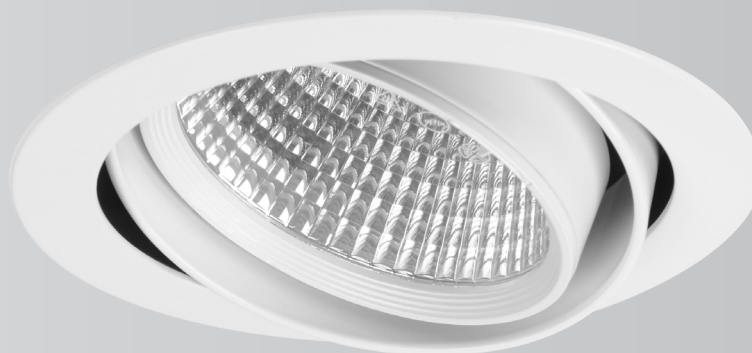

Movimento

LED Downlight

Kardan

Cutout Size  Ø 175mm

HIGH CRI >90Ra **FASHION** modules **FOOD** modules

AVAILABLE ON REQUEST

Up to **24W** Power
Up to **3571lm** Lumen
3000K **4000K** CCT

Product Information	LED Power	17W		24W	
	CRI	>80Ra			
	CCT	3000K	4000K	3000K	4000K
	LED Lumen	2422lm	2526lm	3432lm	3571lm
	LED Efficacy	142lm/W	149lm/W	143lm/W	148lm/W
	LOR	>85%			
	Driver	Non-Dimmable Driver (included)			
	Reflector	 16°  24°  42° included			

System includes: driver, epcom/2 connection and fixture

On Request	Article No.	Description	Article No.	Description
	5.14.0129	Reflector 16° for Movimento LED	-	Dimmable driver available on request
	5.14.0130	Reflector 24° for Movimento LED		