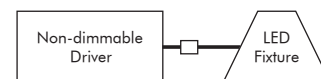

Movimento

LED Downlight

Kardan

Cutout Size  Ø 175mm

HIGH CRI >90Ra **FASHION** modules **FOOD** modules

AVAILABLE ON REQUEST

Up to **24W** Power
Up to **3571lm** Lumen
3000K **4000K** CCT

Product Information	LED Power	17W		24W	
	CRI	>80Ra			
	CCT	3000K	4000K	3000K	4000K
	LED Lumen	2422lm	2526lm	3432lm	3571lm
	LED Efficacy	142lm/W	149lm/W	143lm/W	148lm/W
	LOR	>85%			
	Driver	Non-Dimmable Driver (included)			
	Reflector	 16°  24°  42° included			