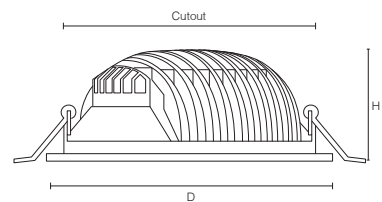

## LED Downlight

Fixed

8W	<b>Cutout Size</b>	 Ø 85mm
17.8W	<b>Cutout Size</b>	 Ø 118mm
23.7W	<b>Cutout Size</b>	 Ø 175mm
34.5W	<b>Cutout Size</b>	 Ø 175mm
39.2W	<b>Cutout Size</b>	 Ø 205mm

Up to  
**39.2W**

System includes: fixture and driver

Maui 24W 3000K

8W:	D=105mm	H=55mm	Cutout= Ø 85mm
17.8W:	D=145mm	H=60mm	Cutout= Ø 118mm
23.7W:	D=196mm	H=80.5mm	Cutout= Ø 175mm
34.5W:	D=196mm	H=80.5mm	Cutout= Ø 175mm
39.2W:	D=240mm	H=94mm	Cutout= Ø 205mm