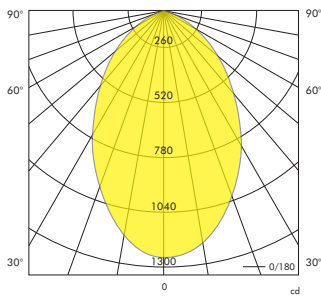

## LED Downlight

Fixed

8W	<b>Cutout Size</b>	 Ø 85mm
17.8W	<b>Cutout Size</b>	 Ø 118mm
23.7W	<b>Cutout Size</b>	 Ø 175mm
34.5W	<b>Cutout Size</b>	 Ø 175mm
39.2W	<b>Cutout Size</b>	 Ø 205mm

Up to  
**39.2W**

Power

Up to  
**4116lm**

Lumen

**3000K  
4000K**

CCT

<b>Product Information</b>	<b>System Power</b>	8W		17.8W		23.7W		34.5W		39.2W	
	<b>CRI</b>	>85Ra									
	<b>CCT</b>	3000K	4000K	3000K	4000K	3000K	4000K	3000K	4000K	3000K	4000K
	<b>LED Lumen</b>	844lm	859lm	1815lm	1869lm	2417lm	2488lm	3485lm	3553lm	3998lm	4116lm
	<b>LED Efficacy</b>	124lm/W	126lm/W	115lm/W	118lm/W	114lm/W	117lm/W	115lm/W	117lm/W	114lm/W	117lm/W
	<b>LOR</b>	>85%		>85%		>90%		>82%		>87%	
	<b>Driver</b>	300mA Non-Dimmable Driver (included)		500mA Non-Dimmable Driver (included)		500mA Non-Dimmable Driver (included)		800mA Non-Dimmable Driver (included)		900mA Non-Dimmable Driver (included)	
	<b>Reflector</b>	 <p>71° included</p>									

System includes: fixture and driver

Maui 24W 3000K

8W:	D=105mm	H=55mm	Cutout= Ø 85mm
17.8W:	D=145mm	H=60mm	Cutout= Ø 118mm
23.7W:	D=196mm	H=80.5mm	Cutout= Ø 175mm
34.5W:	D=196mm	H=80.5mm	Cutout= Ø 175mm
39.2W:	D=240mm	H=94mm	Cutout= Ø 205mm