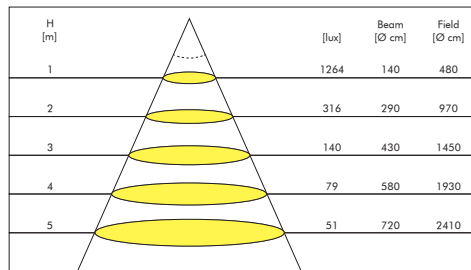

## LED Downlight

Fixed

8W	<b>Cutout Size</b>	 Ø 85mm
17.8W	<b>Cutout Size</b>	 Ø 118mm
23.7W	<b>Cutout Size</b>	 Ø 175mm
34.5W	<b>Cutout Size</b>	 Ø 175mm
39.2W	<b>Cutout Size</b>	 Ø 205mm

Up to  
**39.2W**

Power

Up to  
**4116lm**

Lumen

**3000K  
4000K**

CCT

<b>Product Information</b>	<b>System Power</b>	8W		17.8W		23.7W		34.5W		39.2W	
	<b>CRI</b>	>85Ra									
	<b>CCT</b>	3000K	4000K	3000K	4000K	3000K	4000K	3000K	4000K	3000K	4000K
	<b>LED Lumen</b>	844lm	859lm	1815lm	1869lm	2417lm	2488lm	3485lm	3553lm	3998lm	4116lm
	<b>LED Efficacy</b>	124lm/W	126lm/W	115lm/W	118lm/W	114lm/W	117lm/W	115lm/W	117lm/W	114lm/W	117lm/W
	<b>LOR</b>	>85%		>85%		>90%		>82%		>87%	
	<b>Driver</b>	300mA Non-Dimmable Driver (included)		500mA Non-Dimmable Driver (included)		500mA Non-Dimmable Driver (included)		800mA Non-Dimmable Driver (included)		900mA Non-Dimmable Driver (included)	
	<b>Reflector</b>	 <p>71° included</p>									

System includes: fixture and driver

Maui 24W 3000K

8W:	D=105mm	H=55mm	Cutout= Ø 85mm
17.8W:	D=145mm	H=60mm	Cutout= Ø 118mm
23.7W:	D=196mm	H=80.5mm	Cutout= Ø 175mm
34.5W:	D=196mm	H=80.5mm	Cutout= Ø 175mm
39.2W:	D=240mm	H=94mm	Cutout= Ø 205mm